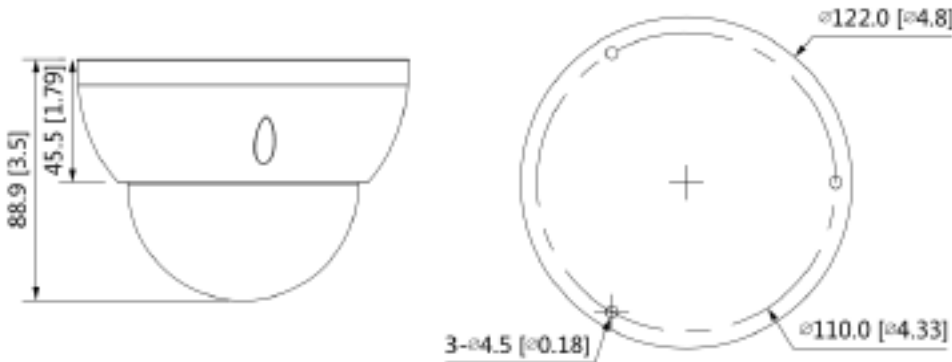

INSD04IRWSA

4.1 MP H265 Auto Focus WDR 120DB
Network Dome Camera W/SD Slot

Product Specifications

Junction Mount	Wall Mount	Wall Mount	Pole Mount
INSX137	INSX200W + INSX137	INSX203	INSX203 + INSX152
Ceiling Mount	In-Ceiling Mount		
INSX106 + INSX220C	INSX200C		

INSX220C
Ceiling Mount

*Design and specifications are subjects to change without notice.